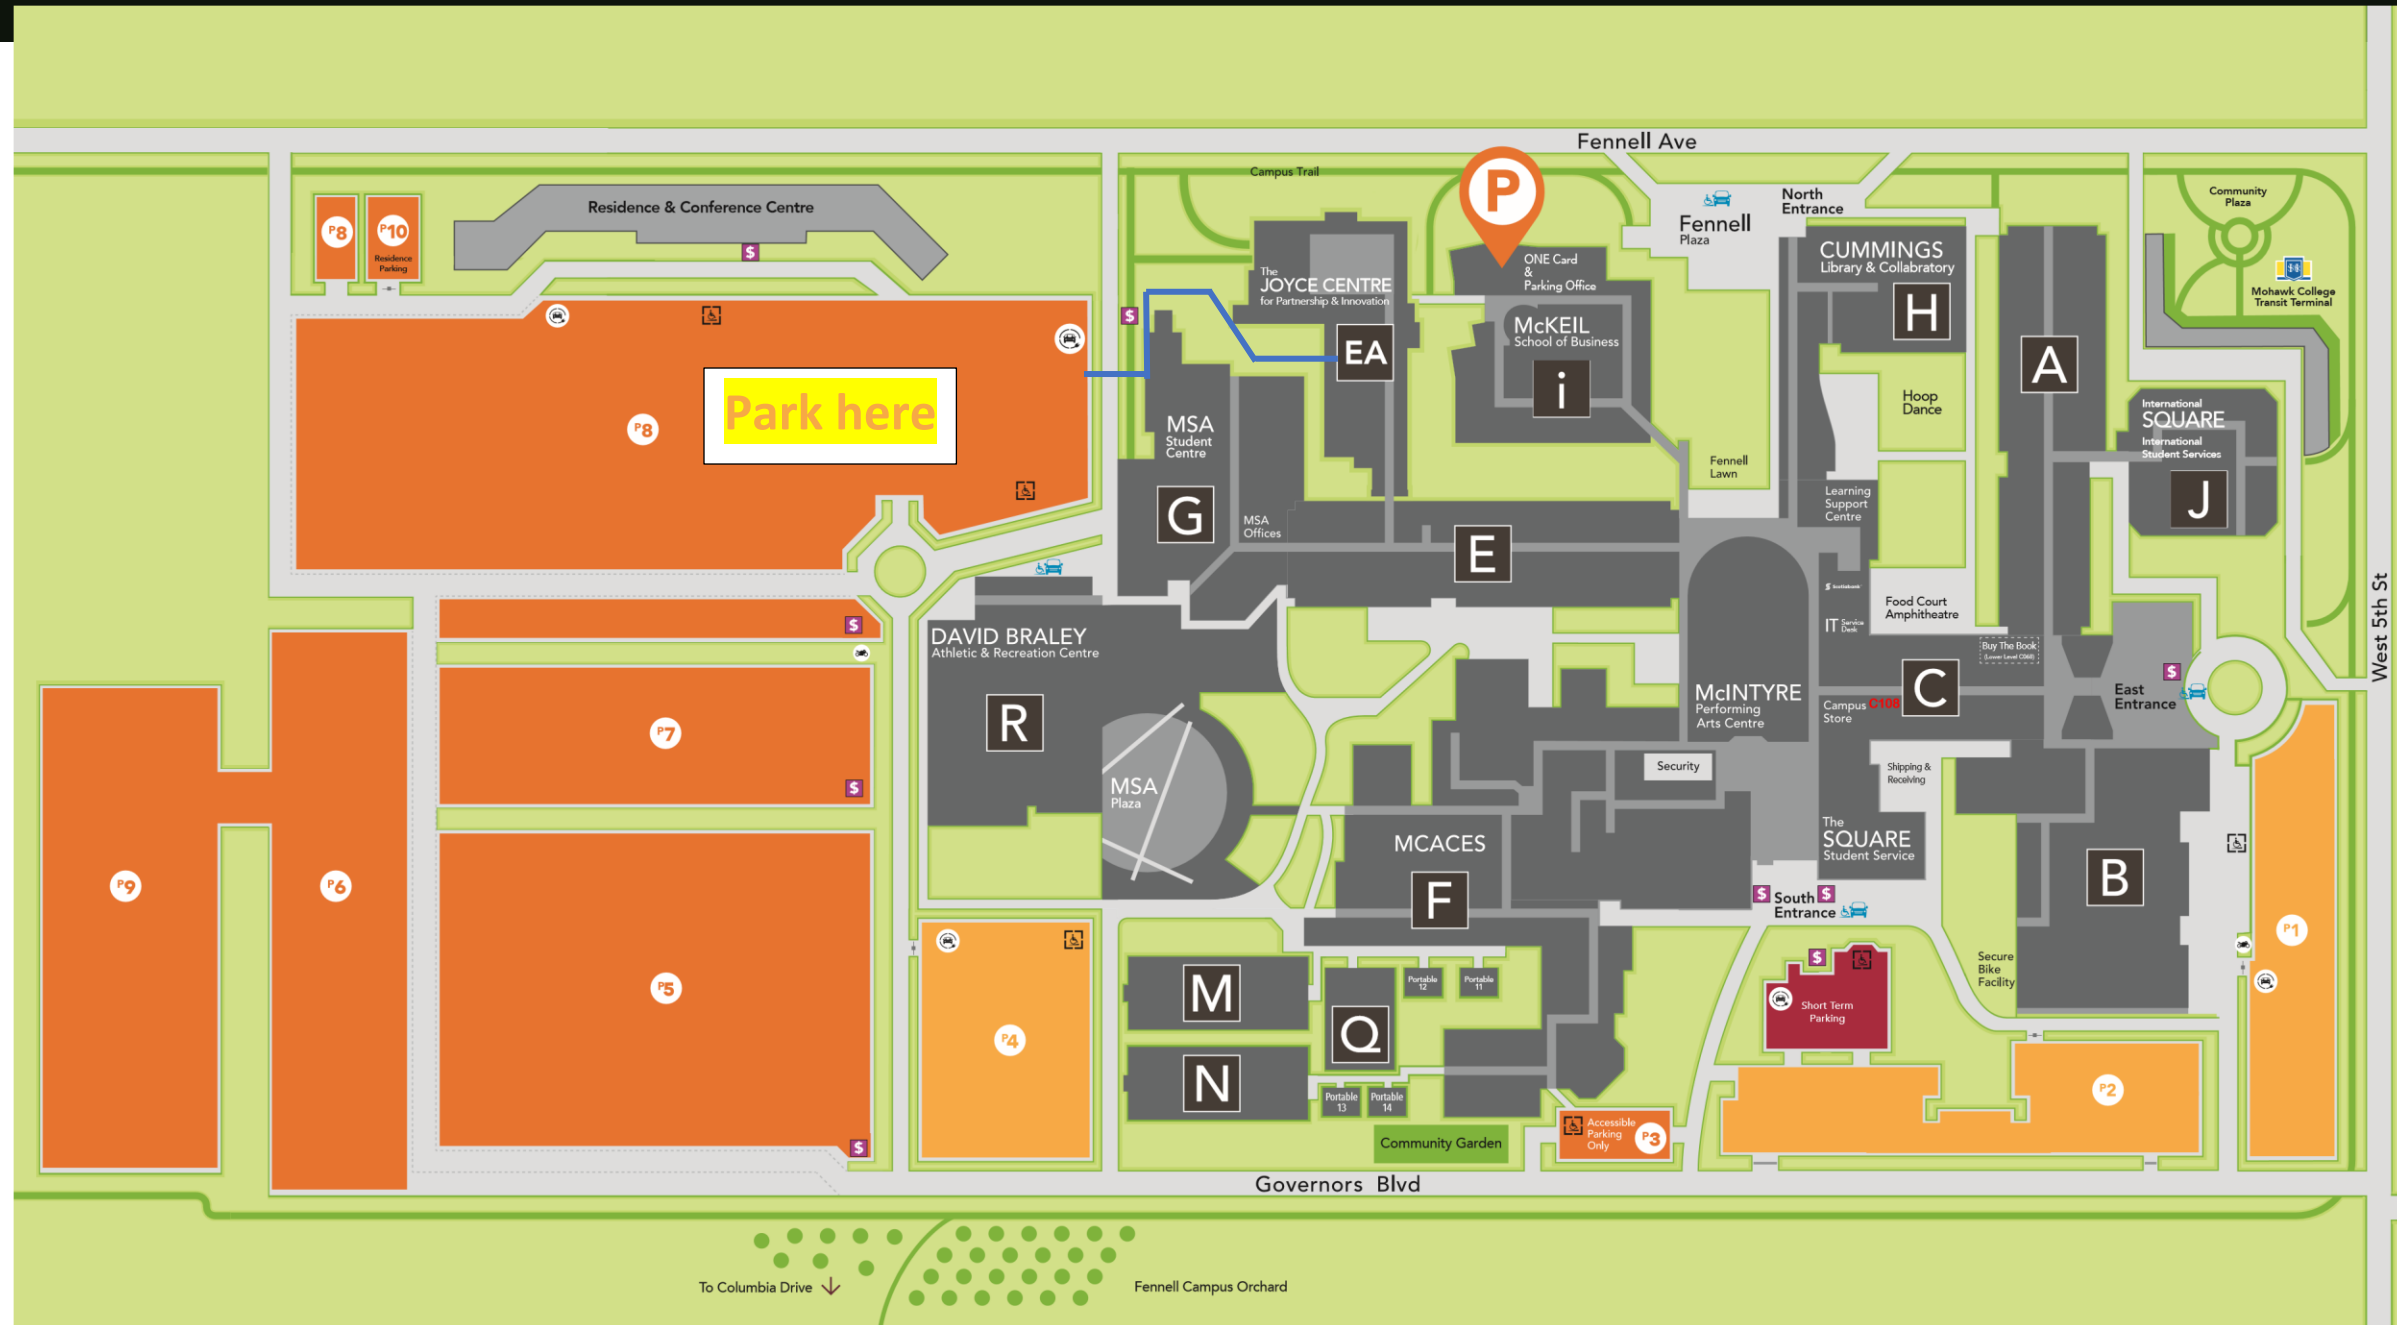

Parking Services FENNEL CAMPUS

-  Parking Services (i130)
-  General Parking
-  Preferred Parking
-  Short Term Parking
-  Accessible Parking
-  Pay by Plate Station
-  Motorcycle Parking
-  Charging Station
-  Accessible Zone